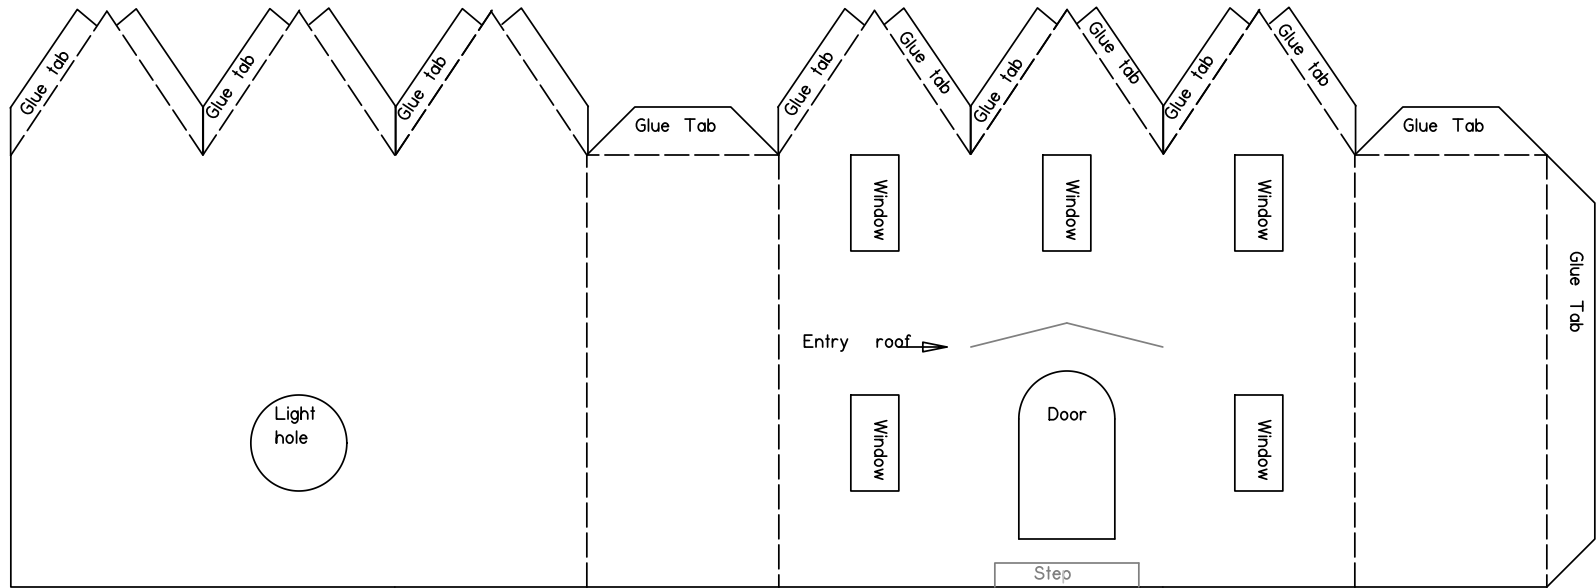

Roof

Entry Roof

### Revision History

- Rev 1: Initial Drawing
- Rev 2: Corrected Door Size

Putz Pattern	
Orament size	
3 Peak House Rev. 1.0	
S.F. Sharp	Mar 2013