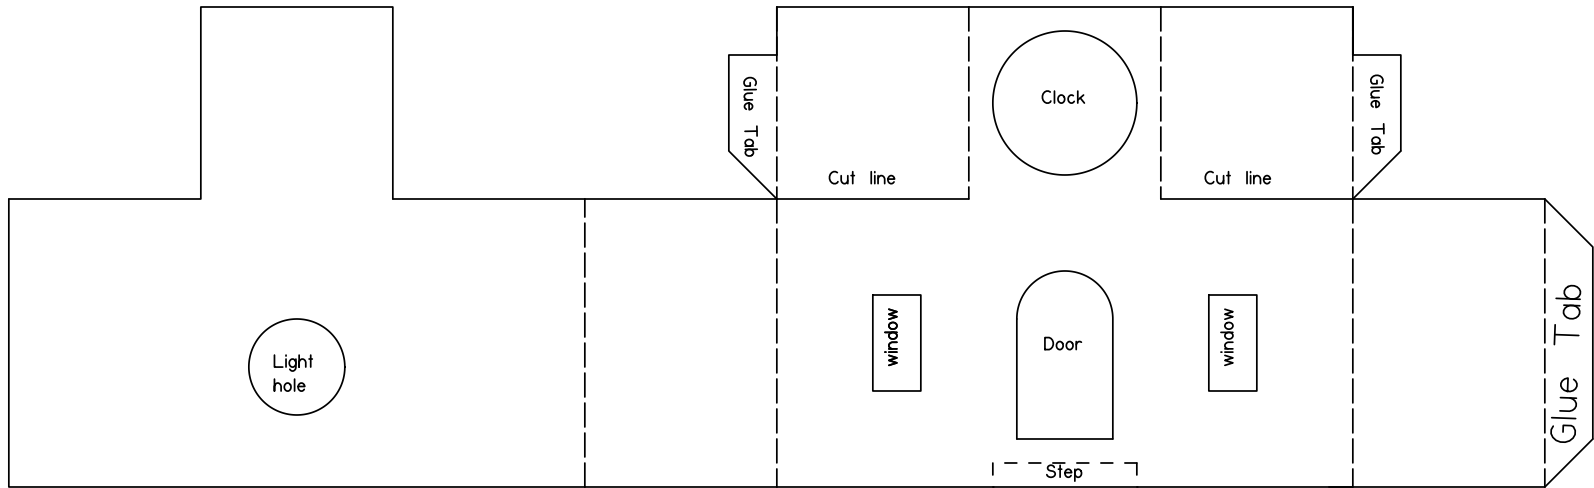

Tower Roof

Side roof

Side roof

Putz Pattern	
Orament size Clock Tower House	
S.F. Sharp	Feb 2013

Revision History
 Rev 1: Initial Drawing
 Rev 2: Corrected Door Size