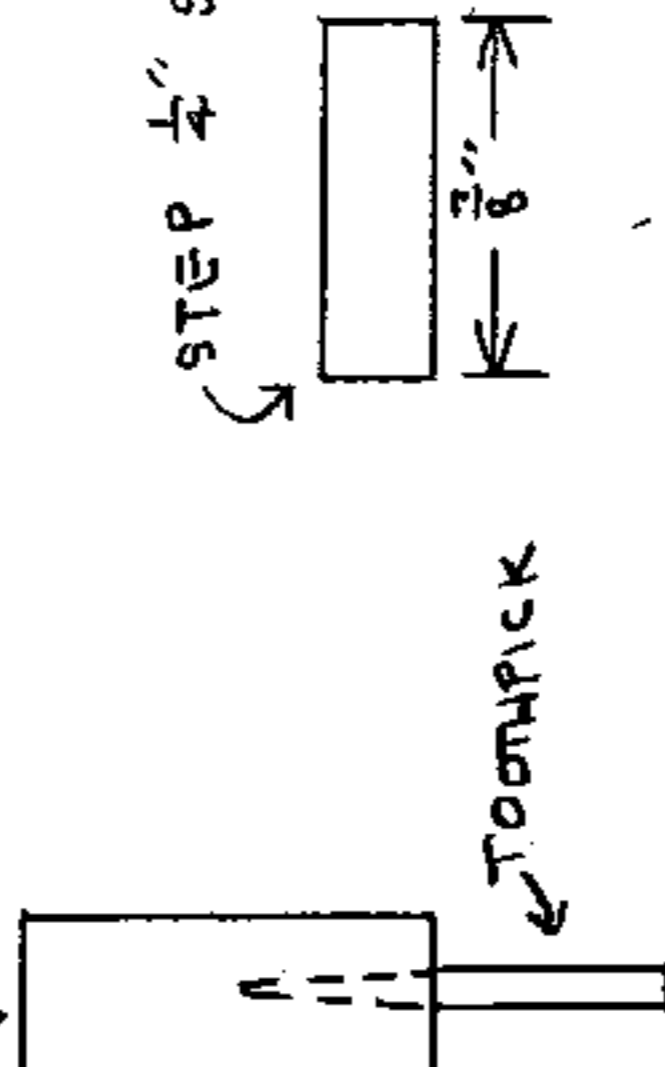

2025 PROJECT NO. 8 -- LITTLE GLITTER HOUSE (VERSION 2.0)
 THIS PATTERN PROVIDED FOR YOUR PERSONAL, NON-COMMERCIAL USE. SHEET 2 OF 2

CHIMNEY AND GABLE TRIM
 NEED 9" TOTAL - TRIM TO FIT

3/8" SQUARE BALSA FENCE POST

FENCE - NEED ABOUT 10" TOTAL LENGTH - 5" PER SIDE - THEN TRIM TO LENGTH

WALK PATTERN
 TRIM TO FIT

Howard L. Loney